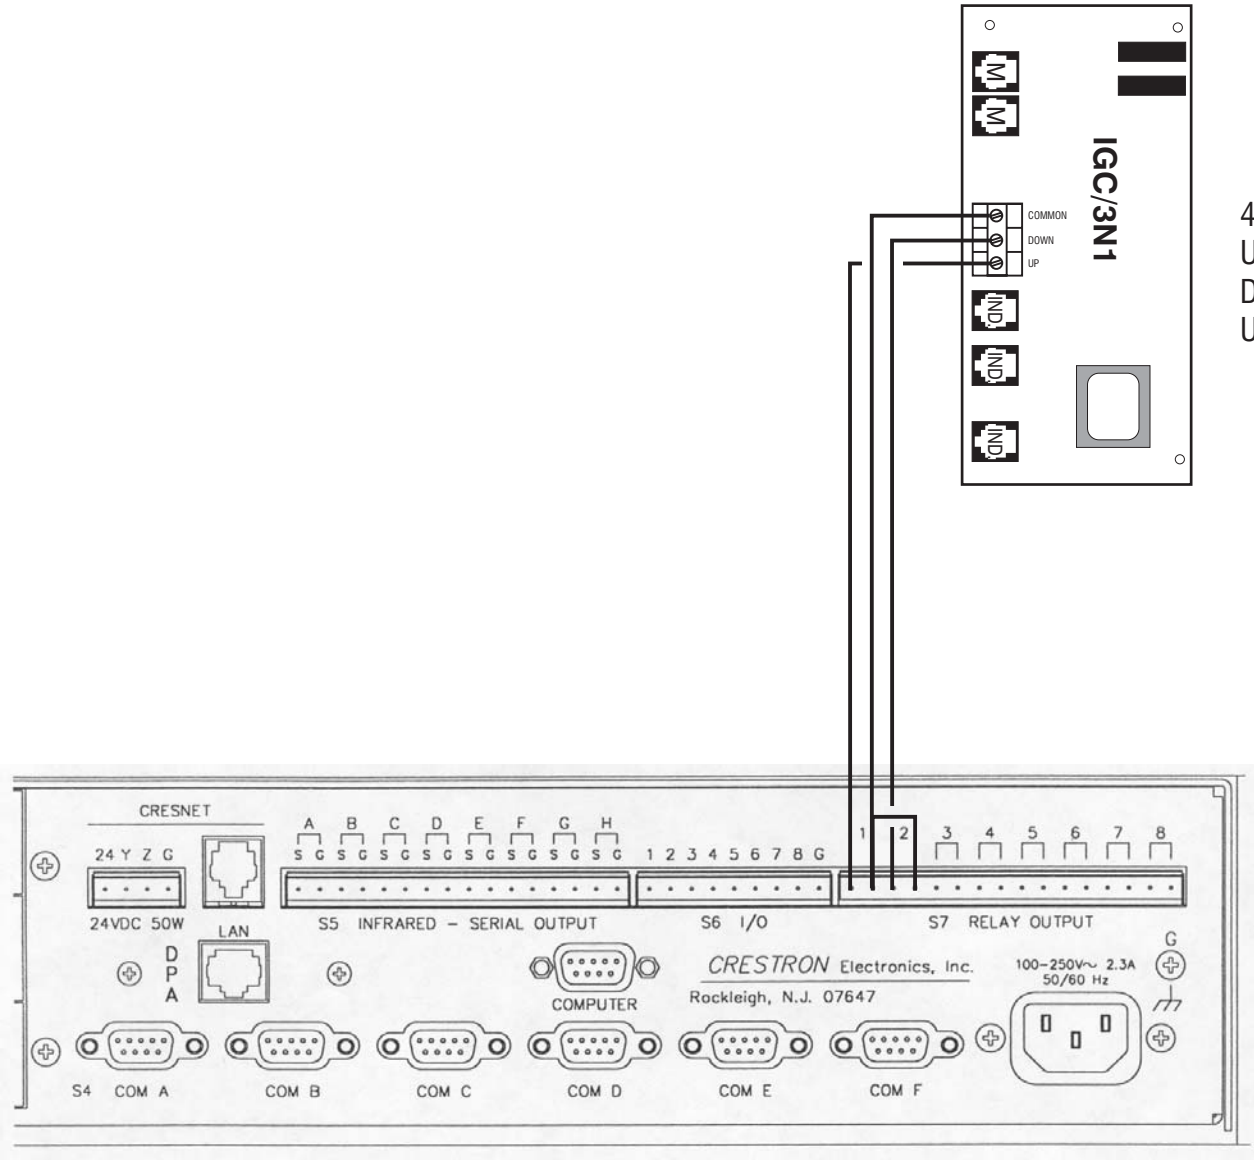

IGC/3N1
Part No. 6300719

400m sec. Momentary for Up/Down
Up/Common
Down/Common
Up/Down/Common for Stop

Part No. CNMSX - PRO
Rear View