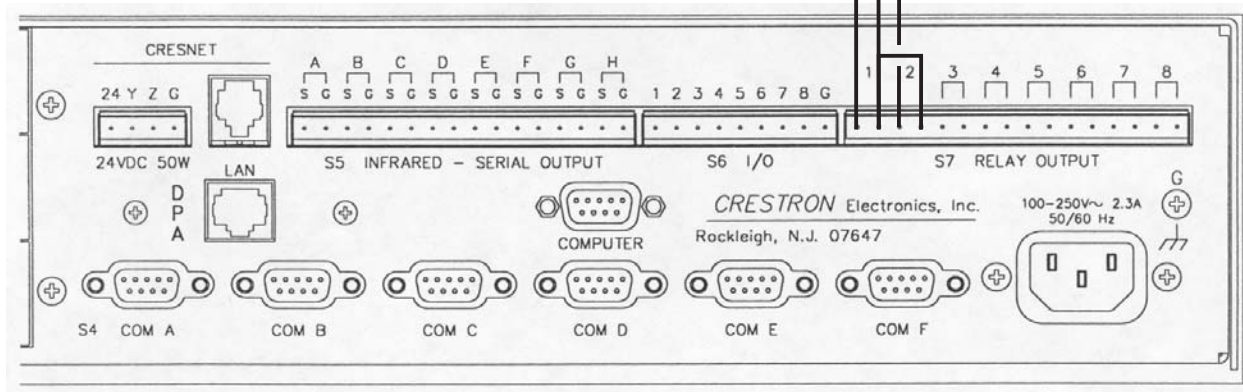

DC-5
Part No. 6300370

400m sec. Momentary for Up/Down
Maintained for Tilting
Up/Common
Down/Common
Up/Down/Common for Stop

Part No. CNMSX - PRO
Rear View