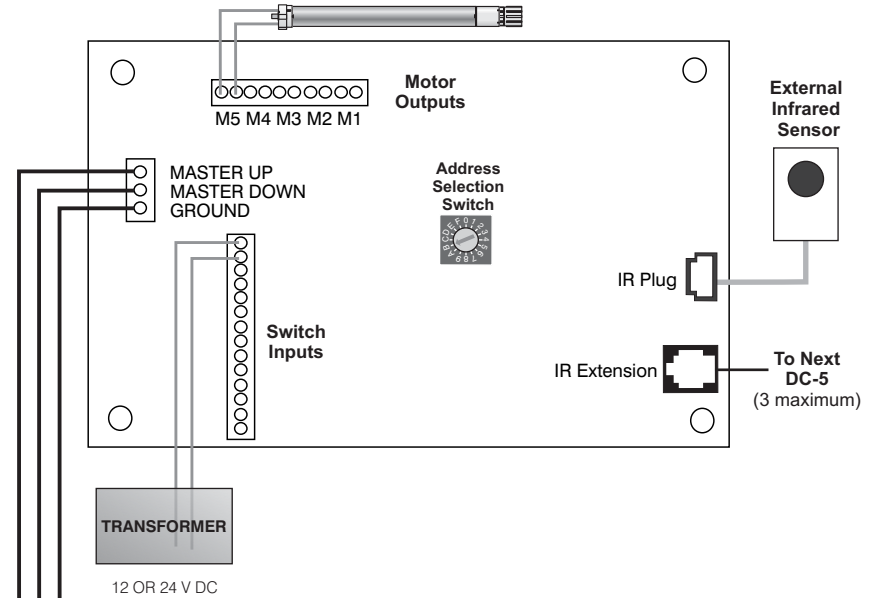

DC-5
Part No. 6300370

400m sec. Momentary for Up/Down
Maintained for Tilting
Up/Common
Down/Common
Up/Down/Common for Stop

Part No. CNMSX - PRO
Rear View