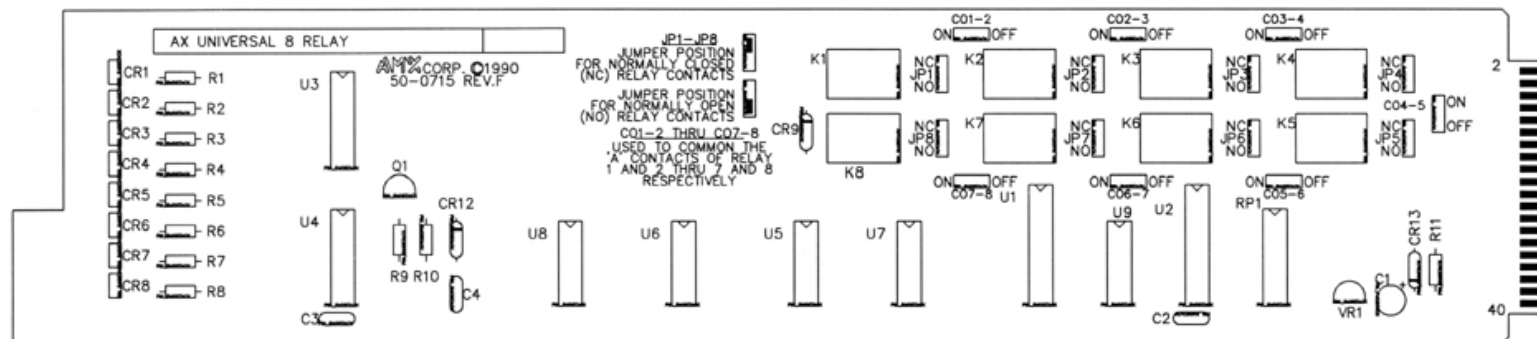

Moduline 10000  
Part No. 6150471

400m sec. Momentary for Up/Down  
Up/Common  
Down/Common  
Up/Down/Common for Stop

Part No. AXC - REL8