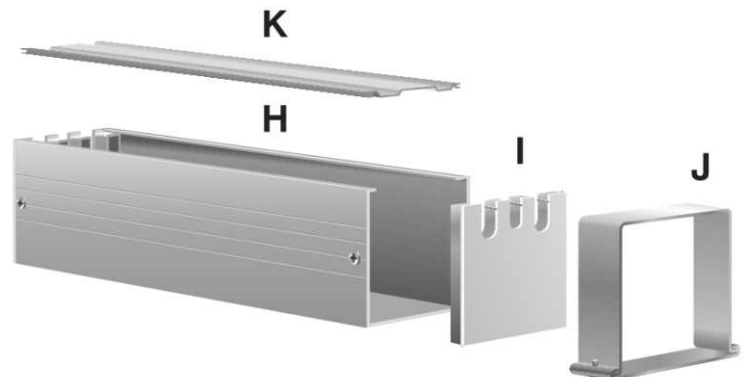

- **H.** Head Rail for CTS50 (#6050185)
- **I.** Head Rail Finish Side Caps (#6050184)
- **J.** Head Rail Mounting Brackets (#6080183)
- **K.** Head Rail Cover (#6050186)