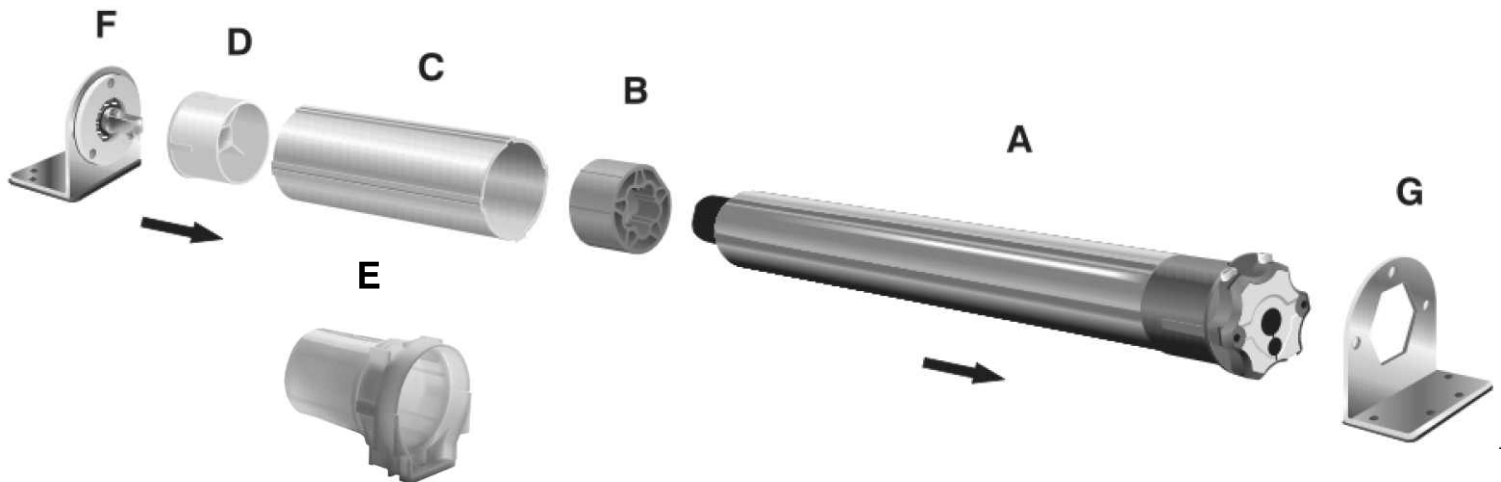

CTS50/LT50

Cord Take-Up Solutions

Component Guide

DESCRIPTION

The new patented Cord Take-up System (CTS50) developed specifically for use with SOMFY's LT50 series motors provides both lift and tilt operations, and is designed for larger window covering applications requiring additional load lifting capacities and greater drop lengths.

COMPONENTS and SYSTEM CONFIGURATIONS

- A.** Motor LT50 series (120V AC)
- B.** Drive Wheel Adaptor (#6061380)
- C.** Tube for CTS50 (6050187)
- D.** Idler End Cap for CTS50 Tube (#6090190)
- E.** CTS50 Kit (#6180500)
- F.** Motor Idler Bracket (#6080189)
- G.** Motor Mount Bracket (#6070188)

TECHNICAL SPECIFICATIONS

CTS50

Usage: Lift or Lift and Tilt Product Applications

Recommended Cord Diameter: 1.3mm

Cord Type: Round Braided (Polyester) with Core

Maximum Cord Capacity: 19.8 Ft. (6.6 Meters)

Head Rail Composition: Extruded Aluminum (Anodized)

Route Hole Dimensions for CTS50: 0.7" x 1.73" (18mm x 44mm)

Roller Tube

Roller Tube Special Profile: 2.13" O.D. 1.85" I.D.

(54.3mm O.D. 46.83mm I.D.)

Maximum Tube Length Available: 9'-10" (approx. 3 meters)