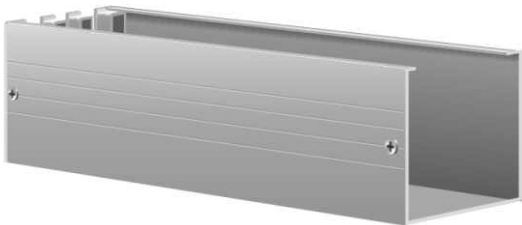

Head Rail

Head Rail Dimensions: 2.75" x 2.75" (70mm x 70mm)

Maximum Head Rail Length Available: 16'-5" (approx. 5 meters)

Head Rail Composition: Extruded Aluminum (Anodized)

Route Hole Dimensions for CTS50: 0.7" x 1.73" (18mm x 44mm)