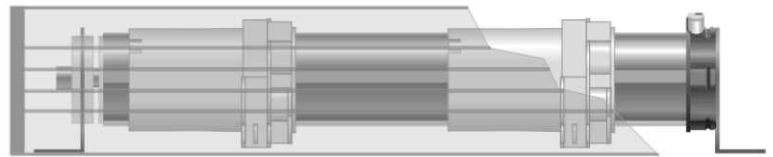

COMPONENTS and SYSTEM CONFIGURATIONS

- **A.** Motor LT50 series (120V AC)
- **B.** Drive Wheel Adaptor (#6061380)
- **C.** Tube for CTS50 (6050187)
- **D.** Idler End Cap for CTS50 Tube (#6090190)
- **E.** CTS50 Kit (#6180500)
- **F.** Motor Idler Bracket (#6080189)
- **G.** Motor Mount Bracket (#6070188)