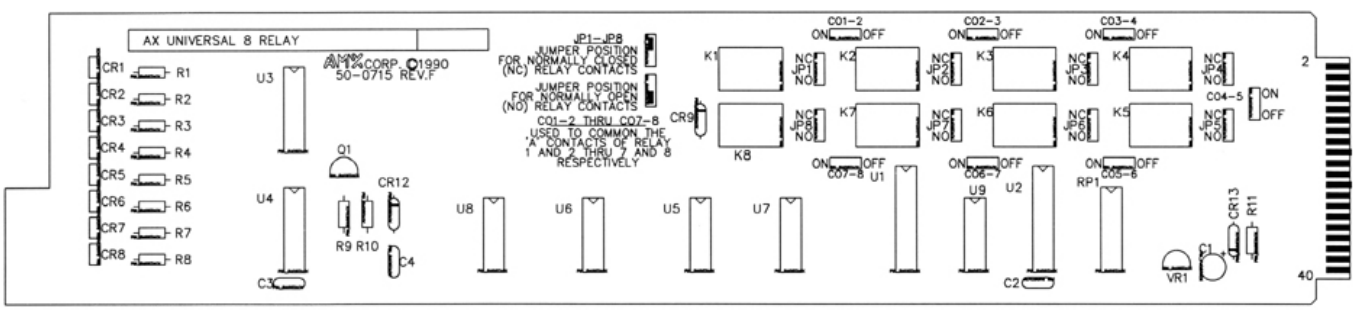

HRC-RF
Part No. 6300982

Momentary Dry Contact Closure

400m sec. Momentary for Up/Down
Maintained for Tilting
Up/Common
Down/Common
Up/Down/Common for Stop

Part No. AXC - REL8